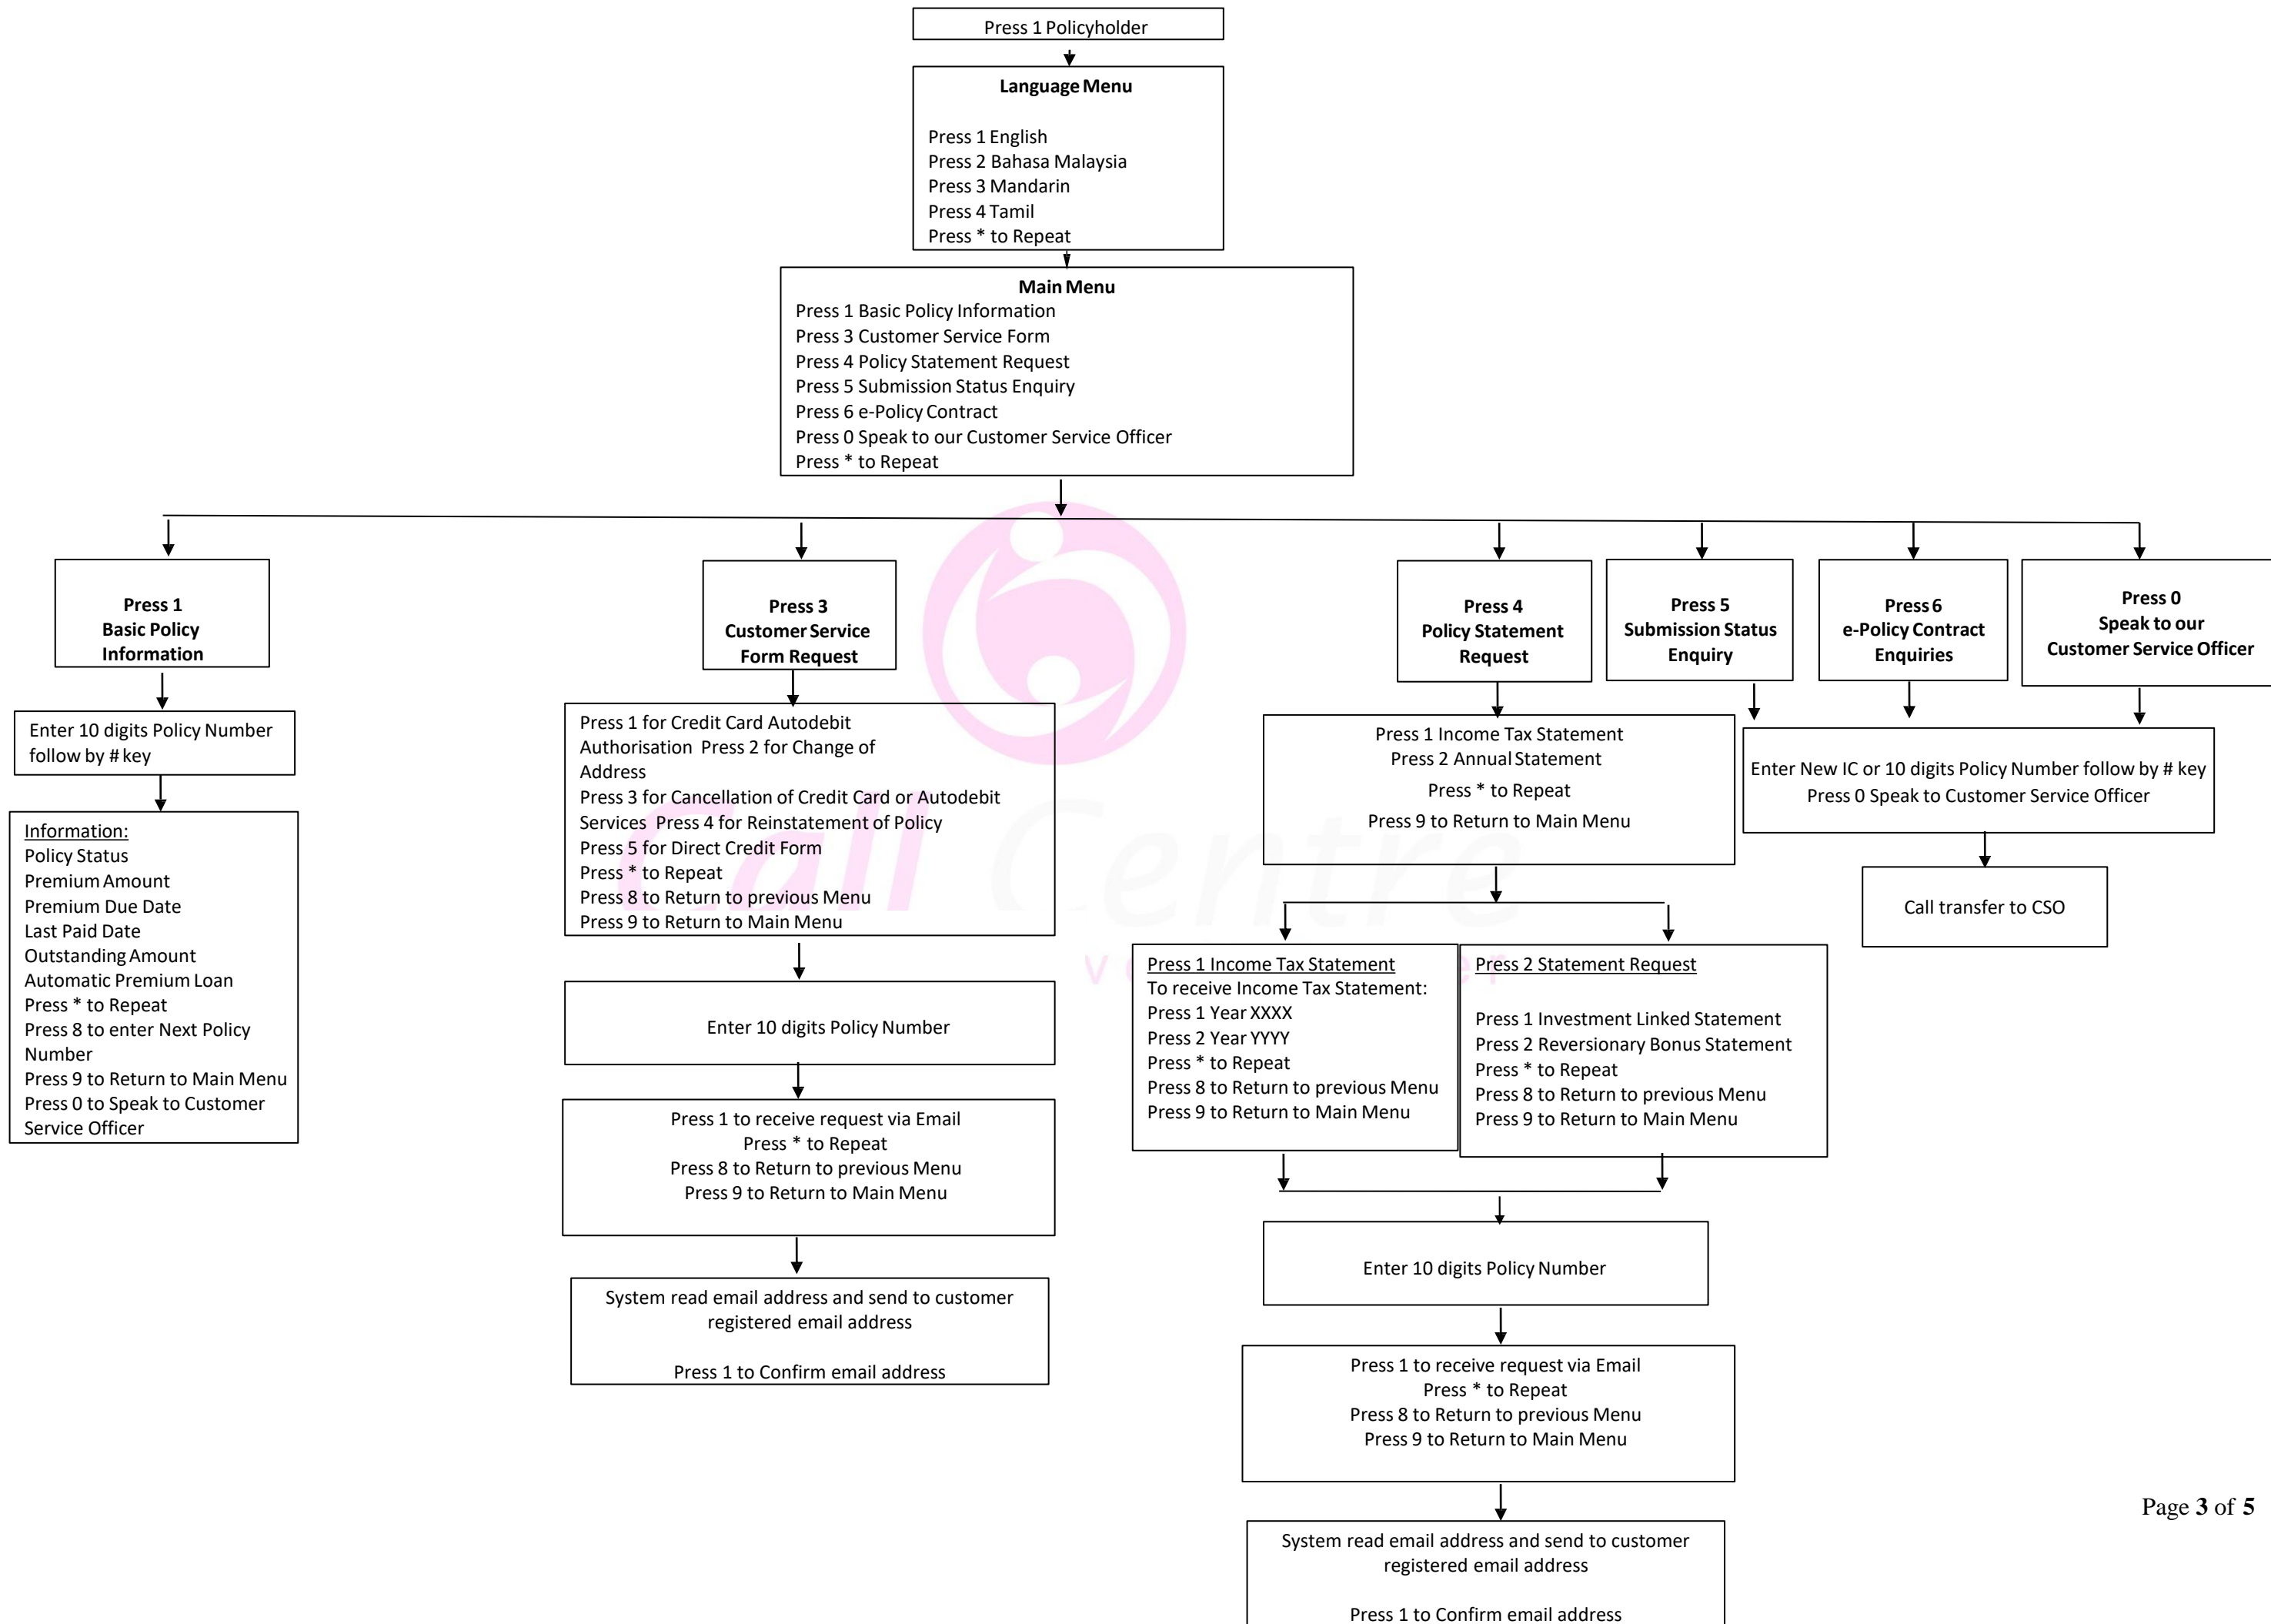

# CALL CENTRE

**Customer Service Careline: 1300-1300 88**

*Call Centre*  
Here To Serve U Better

# Customer Service Careline

# Group Multiple Benefit Scheme Careline