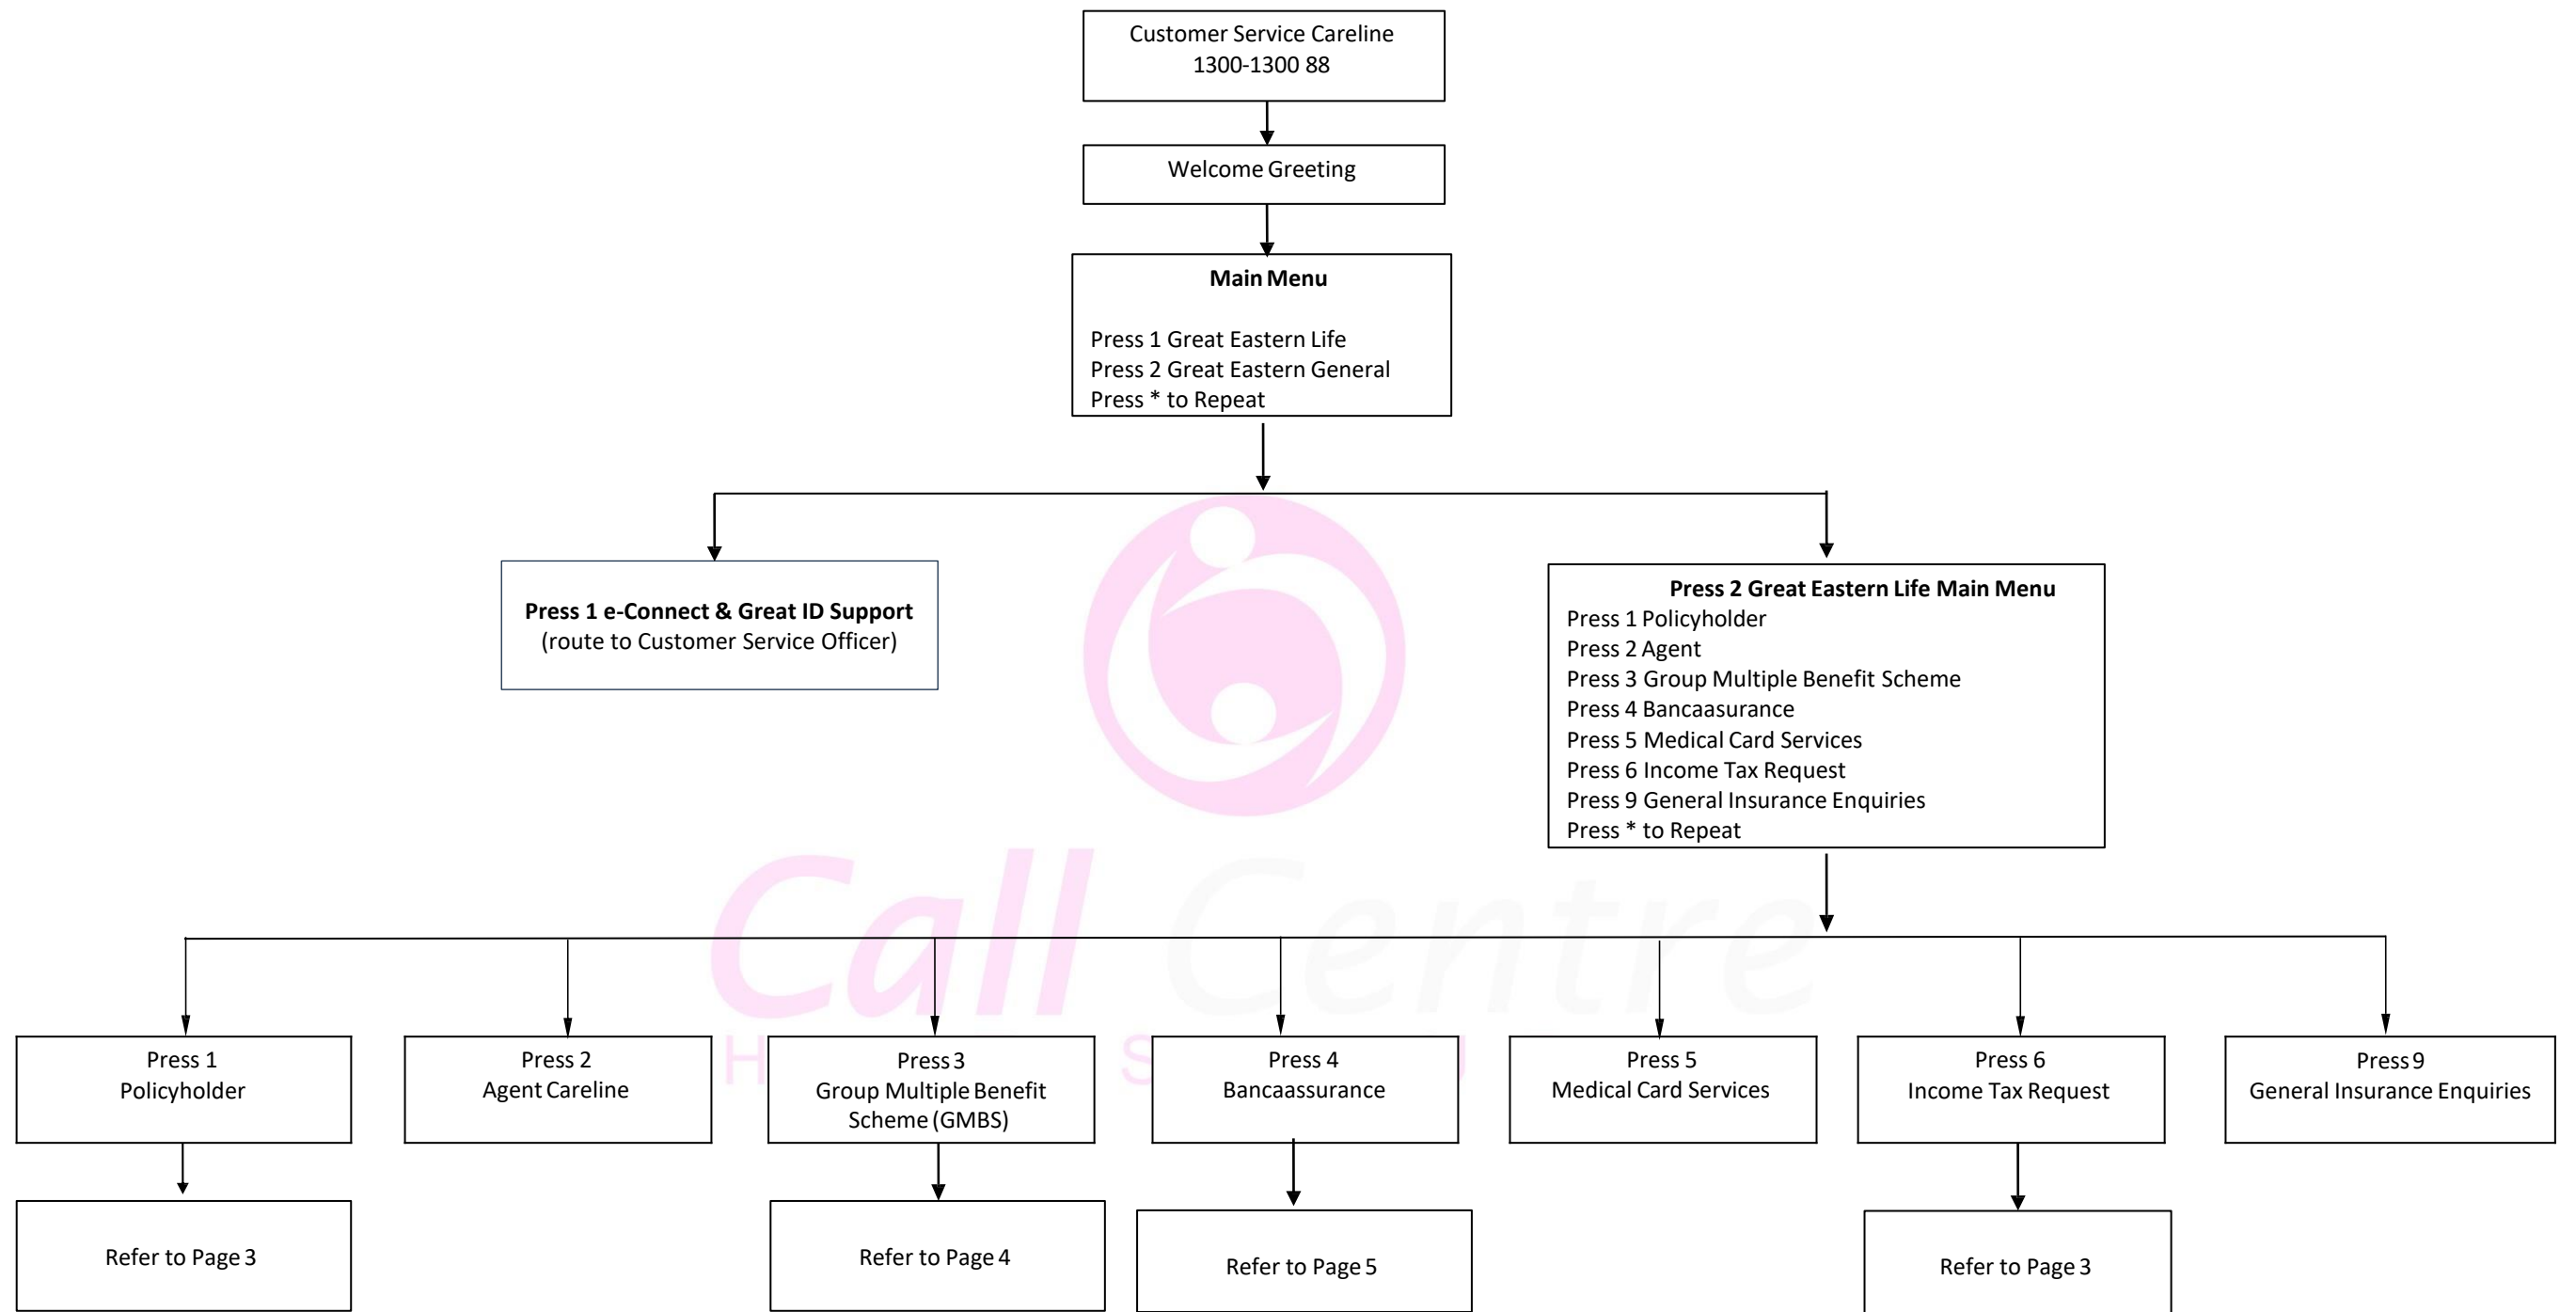

# CALL CENTRE

**Customer Service Careline: 1300-1300 88**

*Call Centre*  
Here To Serve U Better

# Customer Service Careline

# Group Multiple Benefit Scheme Careline